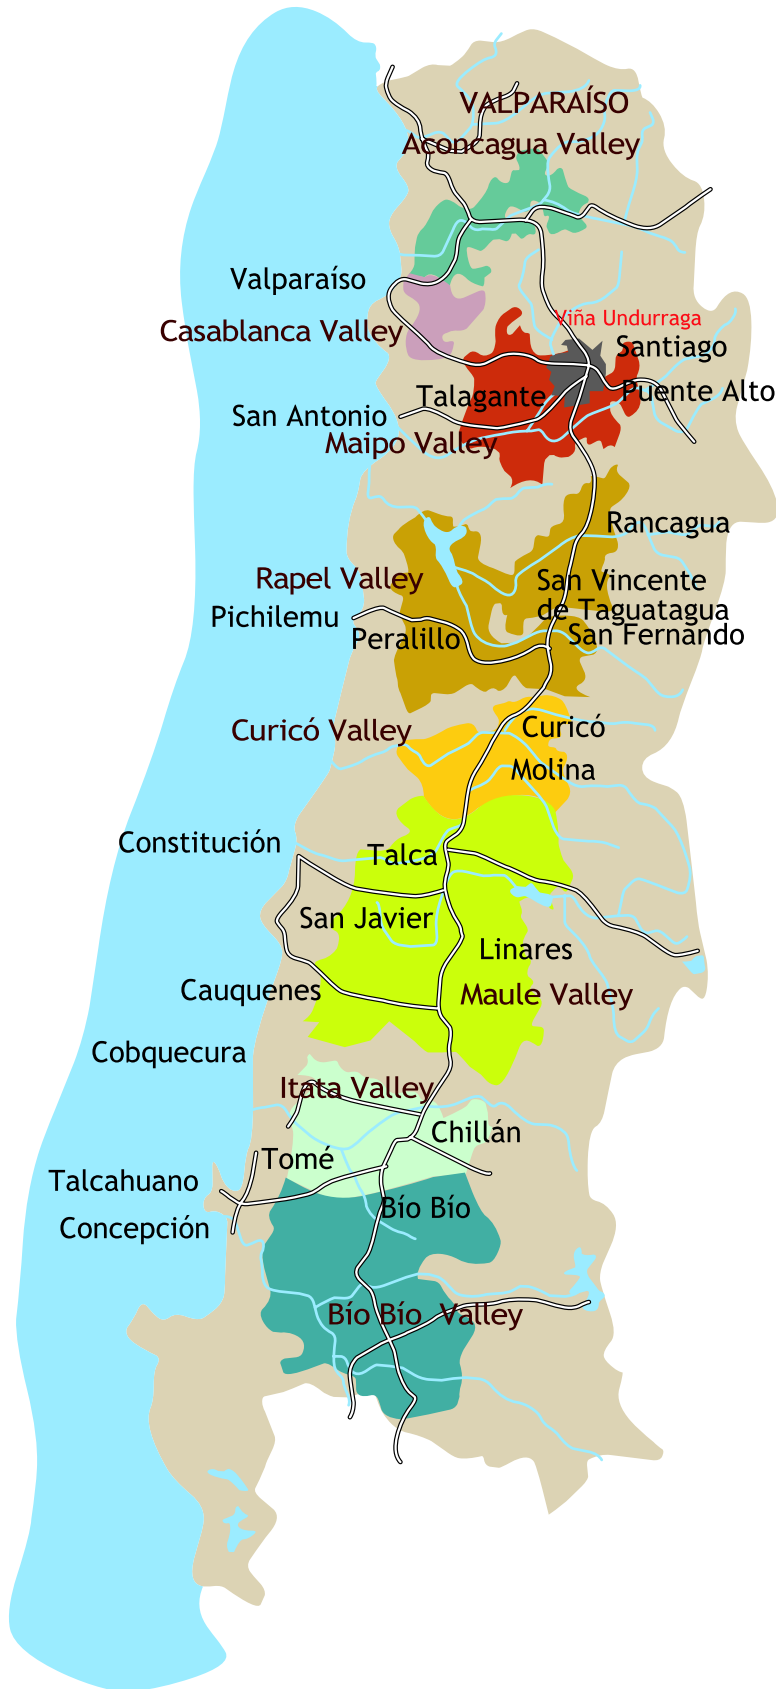

South America

Selected
Viticultural
Regions

Chile

- Aconcagua Valley
- Casablanca Valley
- Maipo Valley
- Rapel Valley
- Curicó Valley
- Maule Valley
- Itata Valley
- Bío Bío Valley

Miles 0 25 50 Miles
Km. 0 25 50 Km.